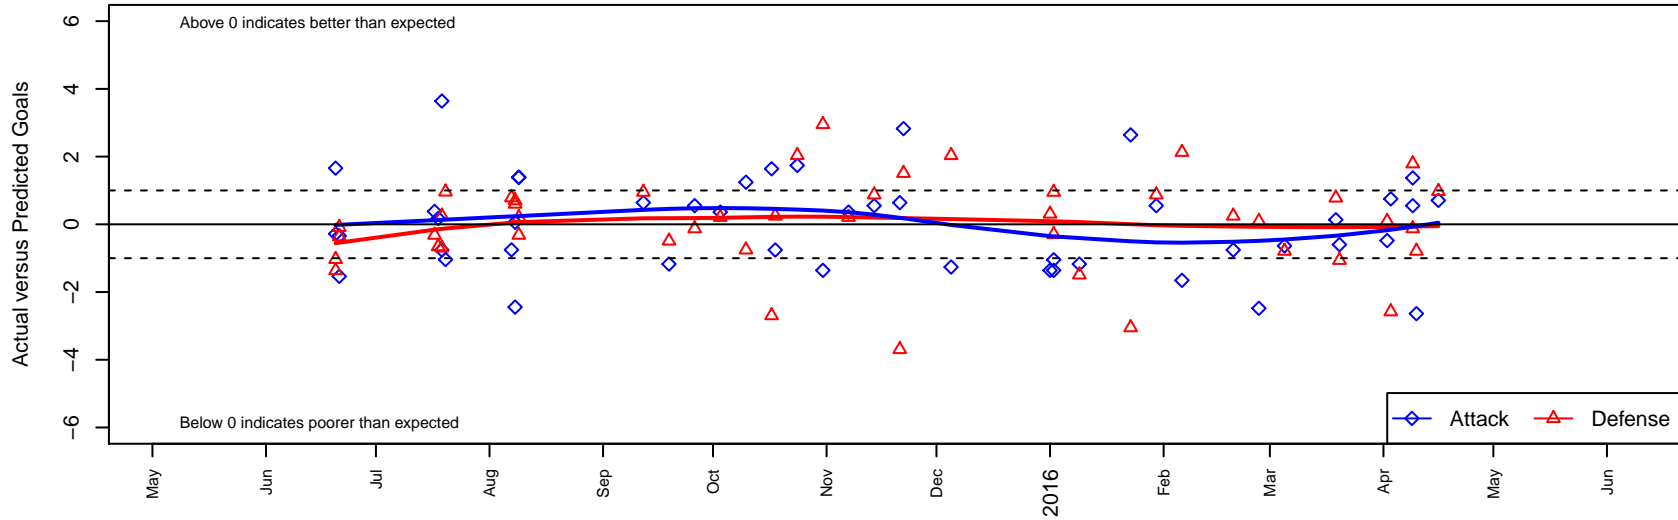

WPFC White B04

Washington Premier FC
 Tacoma, WA
 B04 total strength=552
 attack=0.57 defense=0.32
 fall league = RCL B04 Div 2
 spr league = Win RCL B04 Div 2

alt names used:
 WASHINGTON PREMIER FC B04 WHITE (WA
 WPFC B04 White
 WPFC B04 White B
 WPFC B04 White
 WPFC B04 White
 WPFC B04 White B
 WPFC B04 White B

WPFC White B04
 Dots are actual minus expected GF (blue circles) and GA (red triangles).
 Blue line is smoothed change in attack strength. Red is smoothed change in defense strength.

**attack and defense variance (black dot)
relative to other teams
and top 10 in region**