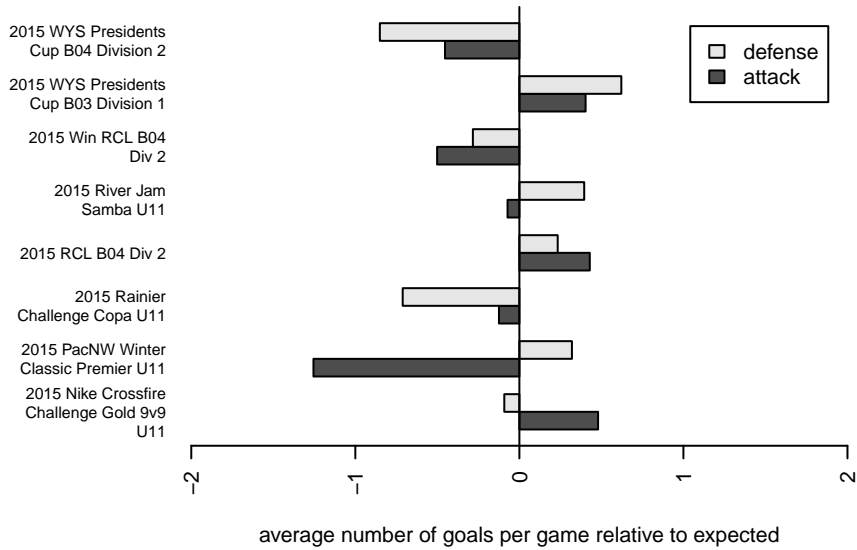

Performance relative to 13 month average