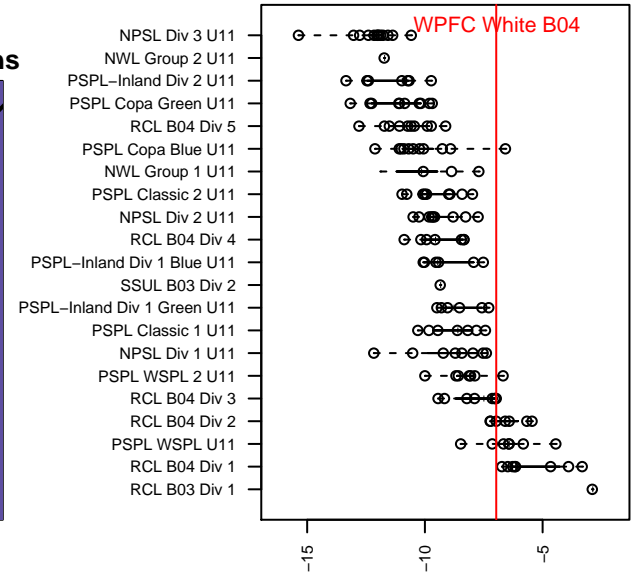

**attack and defense rating
relative to others at age
and all opponents in last 13 months**