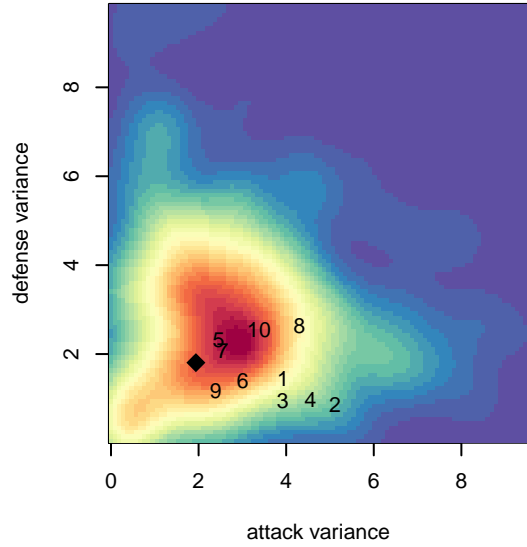

WPFC White B04

Washington Premier FC
 Tacoma, WA
 B04 total strength=552
 attack=0.57 defense=0.32
 fall league = RCL B04 Div 2
 spr league = Win RCL B04 Div 2

alt names used:
 WASHINGTON PREMIER FC B04 WHITE (WA
 WPFC B04 White
 WPFC B04 White B
 WPFC B04 White
 WPFC B04 White
 WPFC B04 White B
 WPFC B04 White B

WPFC White B04
 Dots are actual minus expected GF (blue circles) and GA (red triangles).
 Blue line is smoothed change in attack strength. Red is smoothed change in defense strength.

**attack and defense variance (black dot)
relative to other teams
and top 10 in region**