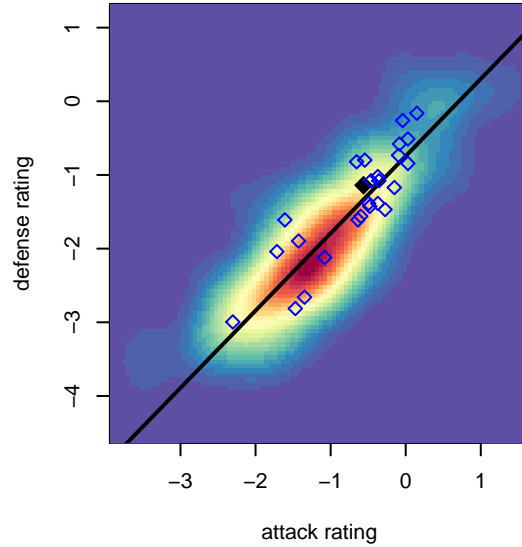

**attack and defense rating
relative to others at age
and all opponents in last 13 months**