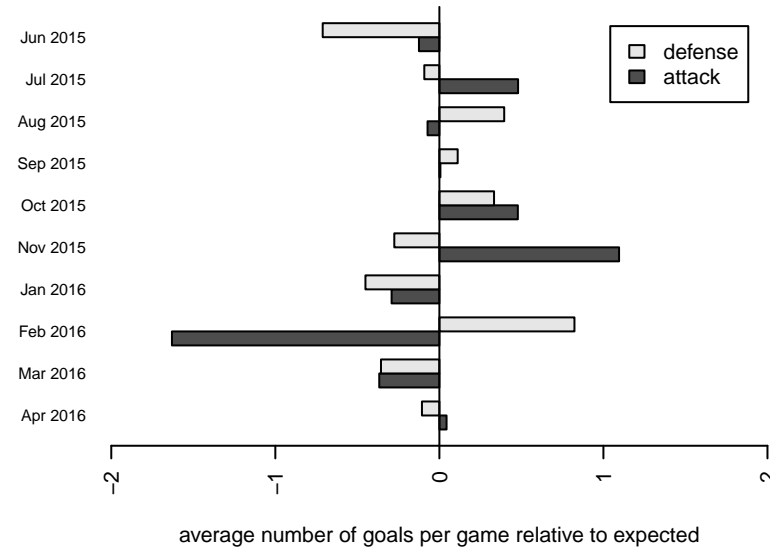

Performance relative to 13 month average